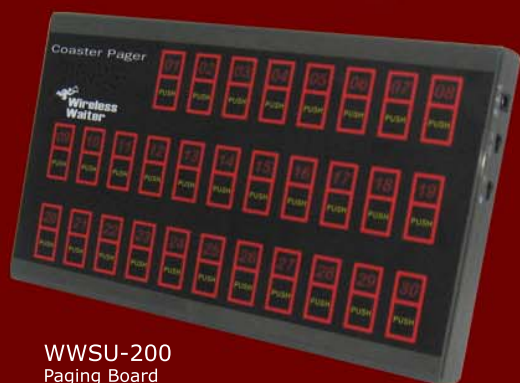

## Get a **Wireless Paging System** and improve **Staff Efficiency & Customer Satisfaction**

Turn waiting guests into happy customers with the Wireless Waiter Pager. The Pager notifies customers with a flash, alarm and vibration the instant their table or service is ready.

No need for long lines or noisy overhead systems. With the Wireless Waiter Pager, you'll easily manage your guest flow and create a quieter, more inviting ambience

### Features

- 30 Pagers for each base station
- Wireless Range up to 500m
- Easy to setup and use
- Multiple Alert Options - flash, alarm and vibrate
- Smart Battery Charging - stackable recharging system
- Durable Coaster Design

The Coaster Pager will notify customer's when their food or service is ready using an audible alarm, vibration and flashing lights.

Being so slim the display board can sit flat on the reception desk or be mounted on a wall